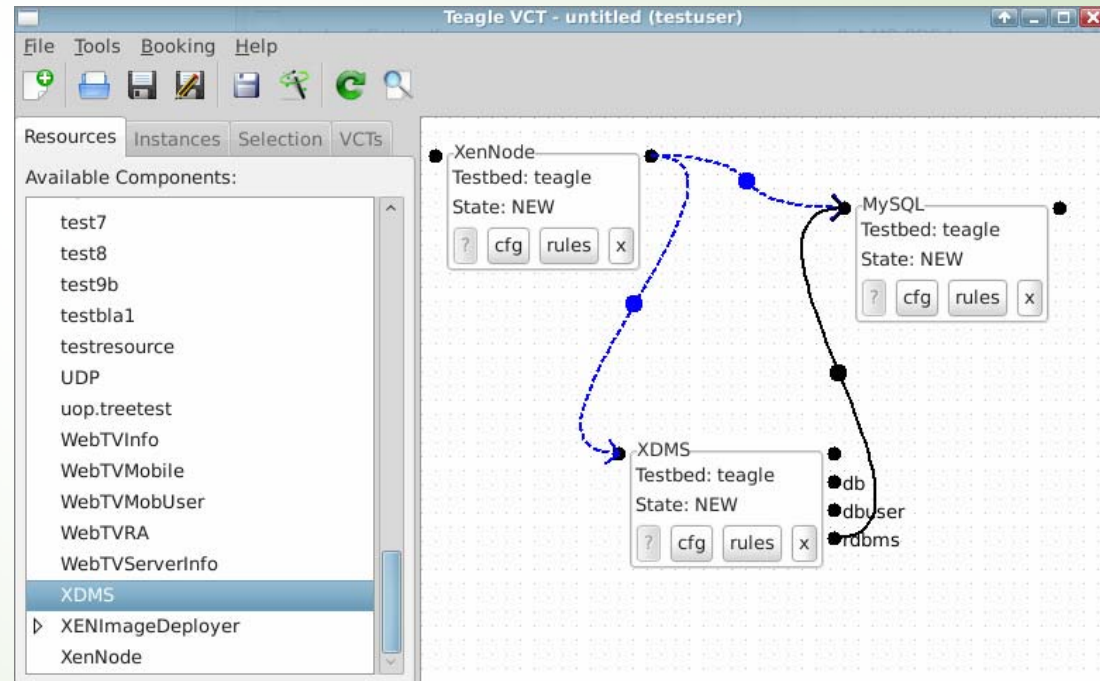

**Panlab**  
**Pan-European Laboratory**  
**(European Federation of Testbeds)**  
**Architecture**

**Sebastian Wahle**  
**Fraunhofer FOKUS**  
**[sebastian.wahle@fokus.fraunhofer.de](mailto:sebastian.wahle@fokus.fraunhofer.de)**

## VCT Tool

- ▶ Java Web Start application
- ▶ Enables configuration and deployment of VCTs
- ▶ communicates at startup and during runtime with the repository
  - User settings
  - Available resources
  - Saved testbeds from previous sessions
  - Bookings
- ▶ Communicates with policy engine request processor and OE